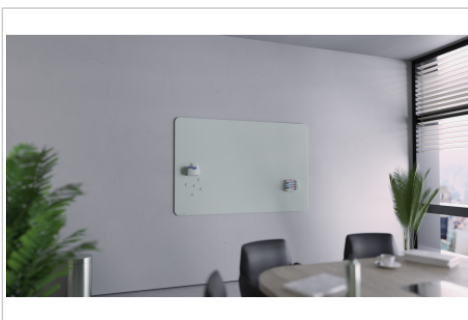

Recommended accessories

- Glassboard magnet sage green 5pcs (Art.No. 7-181634)
- Glassboard marker holder sage green (Art.No. 7-122134)
- Glassboard accessory holder sage green (Art.No. 7-122734)
- Glassboard starter set 11-part (Art.No. 7-125200)

Art.No. **7-104363**

GTIN **8713797108195**