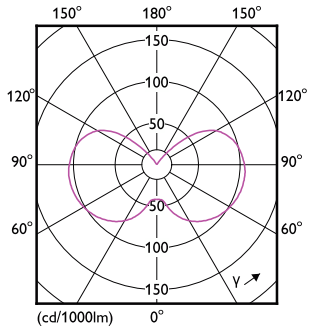

CorePro LEDcapsule LV

Fotometriske data

Light Distribution Diagram - CorePro LEDcapsuleLV 1-10W G4 827micro