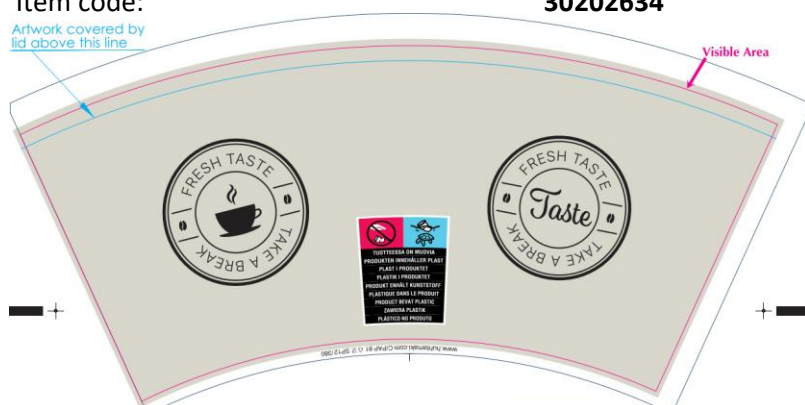

LYRECO HOT CUP 300/380 ML

SP12/380 PL LYRECO (L)

Item code:

30202634

Artwork covered by lid above this line

Product information

<u>Material</u>	paperboard + pe
<u>Dimensions L/W/H</u>	90/90/100 mm
<u>Weight</u>	7,7 g
<u>Recycle</u>	paperboard

Inner package

6410600403783

<u>Pcs/ inner pkg</u>	75
<u>Material</u>	LD-PE
<u>Dimensions L/W/H</u>	90x90x470 mm
<u>Recycle</u>	plastic

Outer package

6410600403769

<u>Pkgs/ box</u>	20
<u>Material</u>	corrugated board
<u>Dimensions L/W/H</u>	403/398/506 mm
<u>Weight</u>	12,19 kg
<u>Recycle</u>	board

Palletising

6410600403776

<u>Boxes/ pallet</u>	12
<u>Material</u>	wood + plastic
<u>Dimensions (L/W/H)</u>	1204/801/1156 mm
<u>Weight</u>	172 kg
<u>Recycle</u>	reusable and plastic

Polarpakintie,
13300 Hämeenlinna,
Finland