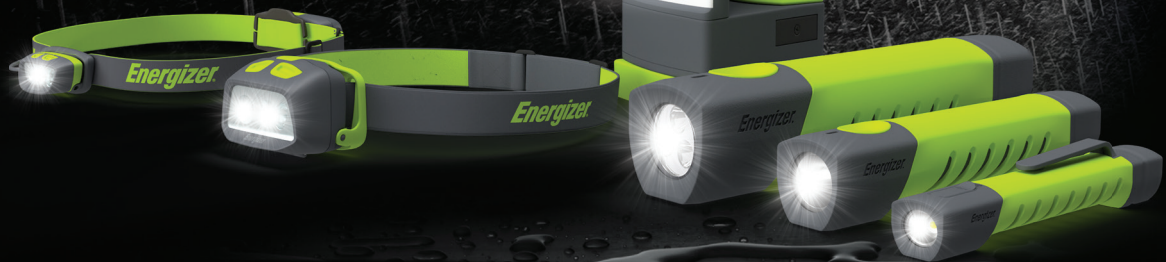

Energizer® PRO SERIES LIGHTS

USE THEM ALL DAY LONG!

Runtime of at least **6 hours**
in **high mode** with the Pro
Series handhelds and the
Work Light!

EVEN IN DEMANDING CONDITIONS

Withstands at least **2M drop**⁽¹⁾
**IP67 WATERPROOF &
DUSTPROOF**

NEVER RUN OUT OF POWER

The Pro Series are Hybrid :
Run on rechargeable and with
primary batteries thanks to a
cartridge included

HIGH CRI⁽²⁾ Avoid any color confusion

**Thanks to a HIGH CRI
of at least 90**

You will easily see the electrical
cables and the painting colors
in dark work sites.

HANDHELDS & WORK LIGHT with a convenient construction

- Non-slip grip
- Large push button easy to use with gloves
- Magnet for hands-free use or storage
- Penlight with clip for secure

LIGHTWEIGHT HEADLAMPS that fit all helmets and provide comfort and safety

Large head-strap with silicon layers
Multiple light modes
for versatility.

Jobs done right.

⁽¹⁾ With Lithium-ion batteries

⁽²⁾ Color Rendering Index: The Energizer® Pro Series have an index of at least 90 out of 100