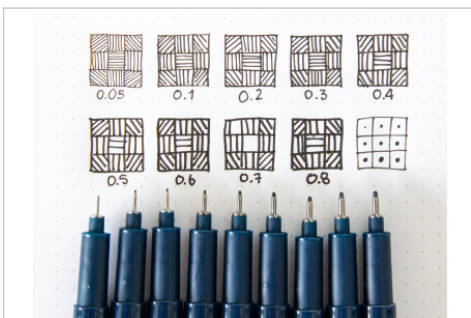

DATA SHEET

✓ Highlights

- Easy and clean to use for uncomplicated, spontaneous creativity
- Cap with practical clip - can be stored on end of barrel
- The cap features a clip, perfect for attaching to a pen holder or notebook
- High-quality brand product

edding 1880 drawliner black (0.7)

- Precision fineliner for precise sketching on light-coloured paper
- The metal-framed plastic nib has a stroke width of 0.7 mm
- The pigment ink is waterproof and extremely lightfast

Art.No. **4-188007001**

GTIN **4004764029334**

DATA SHEET

Specifications

Model	e-1880
Shape of nib	Round nib
Stroke width	0,7 mm
Included colours	Black
Number of available colours	1
Applicable on	Paper
Ink description	Water-based pigment ink
Lightfast	Yes
Waterproof	Yes
Refillable	No
Quick drying	Yes
Cap off	No
Material of barrel	Polypropylene (PP)
Material of nib / filter	Plastic / Polyester
Material of cap / mouthpiece	Polypropylene (PP) / Polypropylene (PP)

Logistics

GTIN	4004764029334
Article number	4-188007001
Quantity	1 pcs
Packing dimensions	15 x 15 x 141 mm
Weight (gross/net)	12.31 g / 9 g
Country of origin	Japan

DATA SHEET

Product overview

Article name	Article number	GTIN/EAN	Minimum order quantity
edding 1880 drawliner set of 4 black	4-1880-4	4004764285532	1
edding 1880 0.05 drawliner black	4-1880005001	4004764845811	1
edding 1880 0.1 drawliner black	4-188001001	4004764028832	10
edding 1880 0.2 drawliner black	4-188002001	4004764817504	10
edding 1880 0.3 drawliner black	4-188003001	4004764028993	10
edding 1880 0.4 drawliner black	4-188004001	4004764860005	10
edding 1880 0.5 drawliner black	4-188005001	4004764029167	10
edding 1880 0.6 drawliner black	4-188006001	4004764881109	10
edding 1880 0.7 drawliner black	4-188007001	4004764029334	10
edding 1880 0.8 drawliner black	4-188008001	4004764860043	10
edding 1880 1.0 drawliner black	4-188010001	4004764881147	10