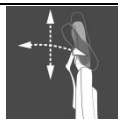

**Fabrics**

Seat always 3D-mesh black: BB0 (100 % polyester)

Mesh backrest (100 % polyester):

B900 black, B910 red, B920 apple-green, B930 white,  
B940 orange, B980 blue, BG10 pink, BG30 purple

**Dimensions**

Seat height: 43-52 cm  
Seat width: 48 cm  
Seat depth: 50 cm  
Backrest height: 55 cm  
Headrest height: 20-28 cm  
Total height: 118-144 cm

**Technical data**

Weight: approx. 17,0 kg  
Unit: 1/carton  
Pallet quantity: 8/pallet

**Design- and comfort swivel chair in mesh-optic**

Seat height adjustable in various positions by safety gaslift

Multifunctional headrest, adjustable in height and angle according to the single user

Mesh backrest with integrated Body-Balance-Tec® joint and height adjustable lumbar support