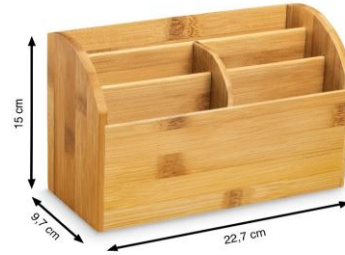

**Silva** by cep

**Bamboo Multipot**  
 Ref. 24002

**Description**

Essential office accessory for teleworking or at the office  
**Elegant and Scandinavian design for a pleasant atmosphere**  
 5 compartments to store your pens, supplies, tablet and smartphone  
 A protective varnish makes the product waterproof  
**Does not contain any nails or screws**

Material: 100% Natural Bamboo from sustainably managed forests.

Dimensions : 22,7 x 9,7 x h 15 cm

Weight : 0,544 kg

Recyclable et compostable.

*Note that bamboo products can commonly present natural differences in shades of colour.*