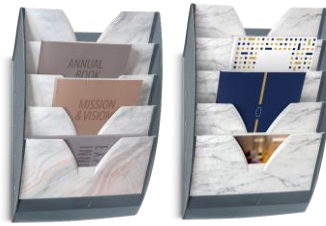

Wall display rack
5 compartments
Ref. 154

mineral

Product description

Stylish wall display rack with a one piece body and 5 partitions.
Accepts large and thick documents up to 24x32 cm in size, and items can be stored vertically or horizontally.
Sloping top section which enables the secure storage of larger rolled documents.
The very strong product, will securely store heavy loads (supports up to 7 kg).
V-shaped broad and deep cut-out for an easy accessibility of documents, even of small size.
Several units can be interlinked and mounted above each other or side by side to create a bank of wall files. Wall fixing kit included.
Useful capacity of one compartment: 325 x 24 mm.
Overall dimensions: 350 x 120 H 580 mm.
100% recyclable, high quality plastic PS.

Available colours

Ref.	Product Code	UoS Barcode	Inner box Barcode	Outer box Barcode	Pallet Barcode
154 White/Crystal	1001540111	3462151540205	3462151540205	NC	3462153154028
154 Black/Crystal	1001540011	3462151540106	3462151540106	NC	3462153154011
154 HMA White/Happy Multicoloured	1001540811	3462151548102	3462151548102	NC	3462153154813
154 Silva White/Beech	1001541021	3462159017808	3462159017815	NC	3462159017822
154 Mineral R-Dark grey/Grey Marble	1001541611	3462159018720	3462159018737	NC	3462159018744
154 Mineral R-Dark grey/Pink Marble	1001541631	3462159018874	3462159018881	NC	3462159018898

Material