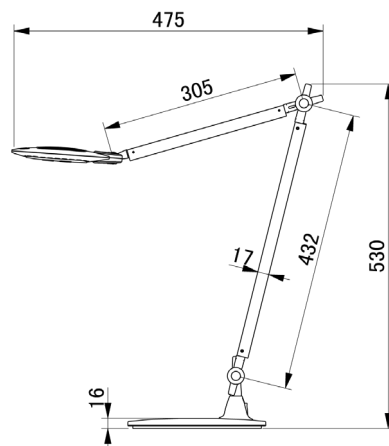

Rotating system

Silver

3000
5000
6500
KELVINS

7
WATTS

860
LUMENS
(lm)

E

Lamp type

- Technologic collection
- Double articulated arm
- Swivel, adjustable and reclining head
- Rotating base

Plus product

- Anti-reflective and anti-glare diffuser
- Lighting and extinction by motion sensor
- Possibility of changing the colour temperature and light intensity

Product information

- Material : ABS + aluminium
- Tactile switch on the head
- Colour : silver / head and base : silver, black or white
- Dimensions : H 53 cm, head (17 x 10 cm), base (21 cm x 17 cm x 1,6 cm)
- Works on mains supply
- Warranty : 2 years
- Energy class : E
- Lamp weight : 1,4 kg
- ENEC : Yes / CE : Yes