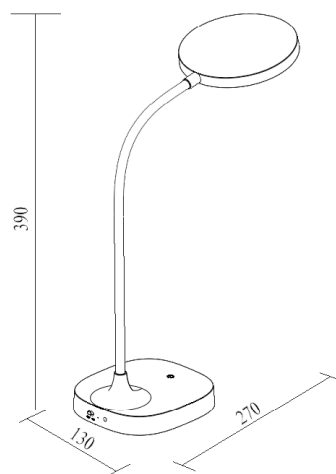

LED DESK LAMP BOB

Stylish design, efficient lighting !

White

Lamp type

- Technologic collection
- Flexible arm
- Swivel, adjustable and reclining head
- Fixed base

Lighting type

- Built-in LED 5W
- Light intensity 180 lumens
- Light intensity variation : long press on the on/off button gradually modifies the intensity
- Colour temperature 4000°K

Plus product

- A thin and refined collection
- Flexible arm for a perfect adjustment
- Integrated LED for a homogeneous light distribution
- Swivel and reclining head to direct the light source
- Possibility of varying the light intensity

Product information

- Material : ABS
- Tactile switch on the base
- Colour : white
- Dimensions : H 40 cm, head diam 13 cm, base diam 14 cm
- Works on mains supply and/or integrated rechargeable battery
- Warranty : 2 years
- Energy class : G
- Lamp weight : 0,58 kg
- ENEC : Yes / CE : Yes