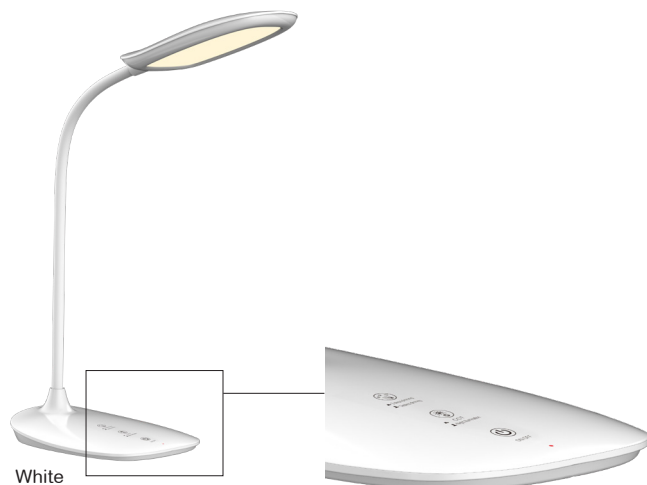

LED DESK LAMP LEON

Bright light, efficient work !

Black

Light intensity variation :

- a short press changes the intensity between 3 predefined levels
- a longer press changes the intensity progressively

Colour temperature variation :

- a short press activates the 3 colours CCT mode : 3000°K (warm) - 3800°K (neutral) - 5700°K (cold)
- a longer press starts up the night lighting

On/Off Mode

3000
3800
5700
KELVINS

8
WATTS

800
LUMENS
(lm)

F

Lamp type

- Technologic collection
- Flexible arm
- Swivel, adjustable and reclining head
- Fixed base

Lighting type

- Built-in LED 8W
- Light intensity 800 lumens
- Light intensity variation : a short press changes the intensity between 3 predefined levels, a longer press changes it progressively
- Colour temperature variation : a short press activates the 3 colours CCT mode : 3000°K (warm) - 3800°K (neutral) - 5700°K (cold), a longer press starts up the night lighting (soft and diffused light)

Plus product

- Anti-reflective and anti-glare diffuser
- Night lighting with soft and diffused light
- Possibility of changing the colour temperature and light intensity

Product information

- Material : ABS
- Tactile switch on the base
- Colours : black and white
- Dimensions : H 40 cm, head (11,1 cm x 23 mm), base (17 cm x 30 mm)
- Works on mains supply
- Warranty : 2 years
- Energy class : F
- Lamp weight : 0,8 kg
- ENEC : Yes / CE : Yes