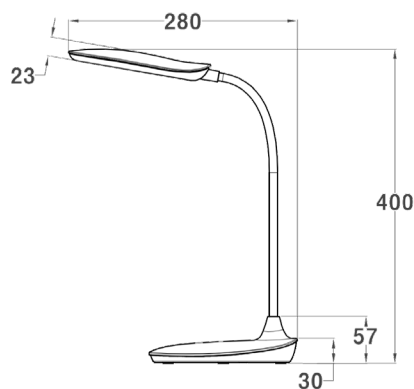

3000
3800
5700
KELVINS

8
WATTS

800
LUMENS
(lm)

F

Lamp type

- Technologic collection
- Flexible arm
- Swivel, adjustable and reclining head
- Fixed base

Lighting type

- Built-in LED 8W
- Light intensity 800 lumens
- Light intensity variation : a short press changes the intensity between 3 predefined levels, a longer press changes it progressively
- Colour temperature variation : a short press activates the 3 colours CCT mode : 3000°K (warm) - 3800°K (neutral) - 5700°K (cold), a longer press starts up the night lighting (soft and diffused light)

Plus product

- Anti-reflective and anti-glare diffuser
- Night lighting with soft and diffused light
- Possibility of changing the colour temperature and light intensity

Product information

- Material : ABS
- Tactile switch on the base
- Colours : black and white
- Dimensions : H 40 cm, head (11,1 cm x 23 mm), base (17 cm x 30 mm)
- Works on mains supply
- Warranty : 2 years
- Energy class : F
- Lamp weight : 0,8 kg
- ENEC : Yes / CE : Yes

REFERENCE	DESIGNATION	PRICE
LBTL0.01	LED DESK LAMP LEON BLACK	
LBTL0.13	LED DESK LAMP LEON WHITE