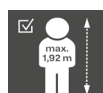

Gliders, small: 6988

Dimensions (standard version):

Seat height:	42-54 cm	Total height:	98-118 cm
Seat width:	51 cm	Total width:	63-68 cm
Seat depth:	45-51 cm	Total depth:	66 cm
Backrest height:	58-65 cm		
Backrest width:	48 cm		

Packaging:

Weight (net):	21,4 kg
pcs / carton:	1
cartons / pallet:	6
Carton dimensions:	80*60*48 cm

Fabrics:

Seat/Backrest: MP MPO

Orthopedic contoured backrest adjustable in height, with side padding to achieve an ergonomic sitting and optimum support in the pelvic area

Extra big and wide contoured seat with side padding to achieve optimum support of the pelvic area; including special moulded foam to ensure fatigue free sitting

With integrated seat depth adjustment for excellent adaption to body size

Convenient point-synchro mechanism for backrest angle adaption; with weight- dependent spring tension adjustment; lockable in multiple positions

Seat height adjustable in various positions

Follow for more information: