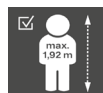

Point 60

Healthy back, productive days

Description

Polyamid base, black
without armrests

Article no.

8160...H

Options:

Gliders, small: 6988

Dimensions (standard version):

Seat height:	40-52 cm	Total height:	100-117 cm
Seat width:	46 cm	Total width:	60 cm
Seat depth:	46 cm	Total depth:	55 cm
Backrest height:	59-64 cm		
Backrest width:	47 cm		

Packaging:

Weight (net):	15,6 kg
pcs / carton:	1
cartons / pallet:	10
Carton dimensions:	80*60*33 cm

Fabrics:

Seat/Backrest: MP MPO

High, ergonomic backrest; height and angle adjustable in various positions

Equipped with load dependent braked double-wheel safety castors suitable for hard floors

Optional: height adjustable armrests "U2" or fixed armrests "SU"

Convenient upholstered intervertebral disc seat for an optimal support of the pelvic area

Convenient permanent-contact-mechanism; lockable in various positions

Seat height adjustable in various positions

Decorative and solid polyamide base black

Follow for more information: